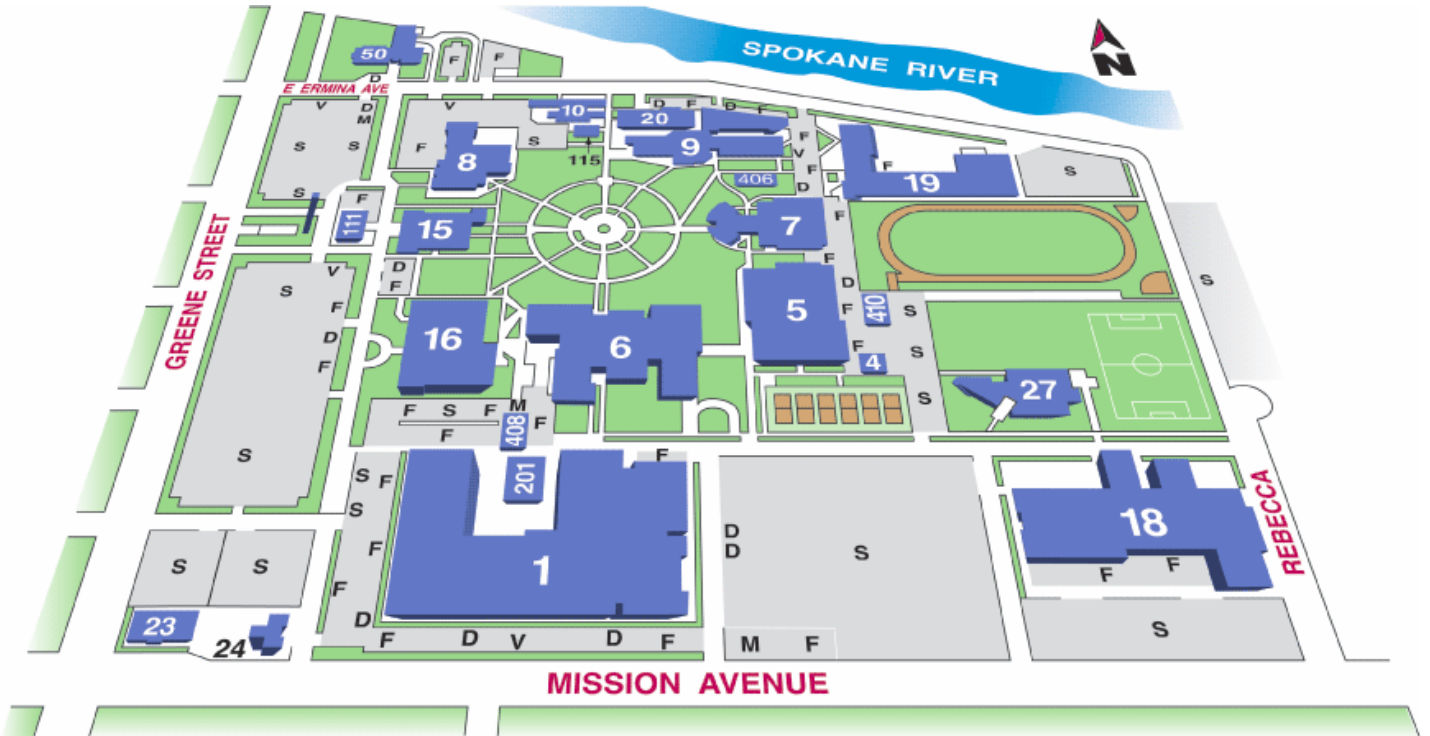

Spokane Community College Campus Map

Legend

1 Main

4 P.E. Office Annex

5 Walter S. Johnson Sports Center

6 Lair-Student Center

7 TBA

8 Environmental Sciences

9 Health Sciences

10 Greenhouse

15 Student Services

16 Learning Resources Center

18 Automotive

19 Heavy Equipment

20 Bigfoot Head Start Child Care Center

23 Fire Science

410 Fitness Annex

Campus Parking

S Student

F Faculty

A Administration

M Motorcycle

D Disabled

V Visitors